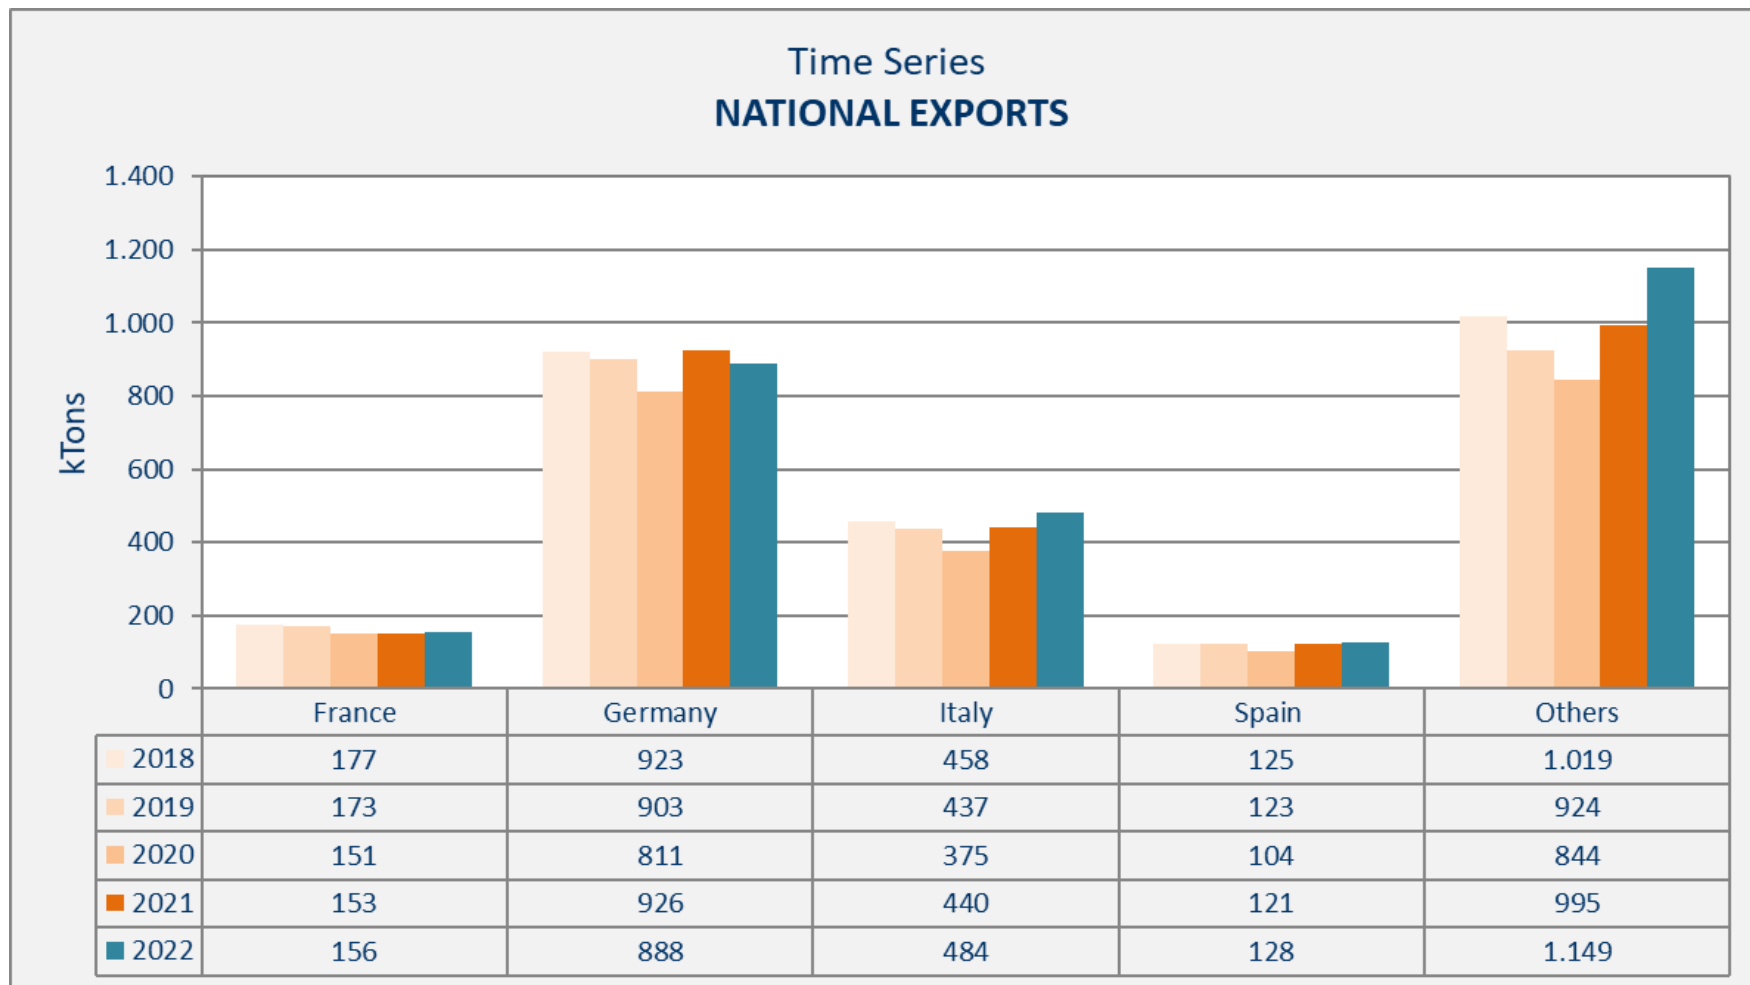

Board Score 2022

Time Series
NATIONAL IMPORTS

Board Score 2022

Board Score 2022

Board Score 2022

Board Score 2022

Board Score 2022

Board Score 2022

Board Score 2022

Board Score 2022

Board Score 2022

Board Score 2022

Percentage
Asian Imports / Total Imports

Board Score 2022

Percentage
Imports PRC / Total Imports